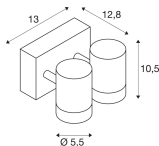

[View Product](#)

General Information

SKU	262228
EAN	4024163167123
Manufacturer Code	233255
Brand	SLV
Manufacturer Name	HELIA anthracite 2xLED 3000K
Any Lamp all-in warranty	5 Years
Average Lifetime (h)	30000

Technical Information

Technology	LED Integrated
Voltage (V)	220-240
Wattage	13W
Dimmable	Not Dimmable
Amount of bulbs required	2
Colour Code	830 Warm White
Colour temperature (Kelvin)	3000 Warm White
Colour Rendering (Ra)	80-89
Colour of Light	White
Light colour options	Single Color
Luminous Flux (Lumen)	900lm