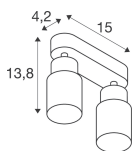

[View Product](#)

General Information

SKU	260619
EAN	4024163293631
Manufacturer Code	1008363
Brand	SLV
Manufacturer Name	PURI 2.0 Tube, wand- en plafondopbouwarmatuur, long, 2x max. 6W GU10,
Any Lamp all-in warranty	5 Years
Average Lifetime (h)	0

Technical Information

Technology	Fixture with Socket
Voltage (V)	220-240
Wattage	0W
Dimmable	Dimmable when using a Dimmable Bulb
Suitable for	GU10
Including bulb	No
Amount of bulbs required	2
Maximum Wattage Rating	6
Luminous Flux (Lumen)	0lm
Tiltable	Yes
Mounting Method	Ceiling, Wall