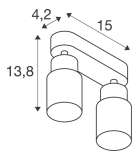

[View Product](#)

General Information

SKU	260614
EAN	4024163293655
Manufacturer Code	1008361
Brand	SLV
Manufacturer Name	PURI 2.0 Tube, wand- en plafondopbouwarmatuur, long, 2x max. 6W GU10,
Any Lamp all-in warranty	5 Years
Average Lifetime (h)	0

Technical Information

Technology	Fixture with Socket
Voltage (V)	220-240
Wattage	0W
Dimmable	Dimmable when using a Dimmable Bulb
Suitable for	GU10
Including bulb	No
Amount of bulbs required	2
Maximum Wattage Rating	6
Luminous Flux (Lumen)	0lm
Tiltable	Yes
Mounting Method	Ceiling, Wall