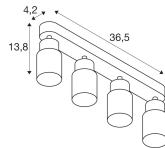

Specifications SLV Puri 2.0 Aluminium Spot White | Suitable for 4x GU10

[View Product](#)

General Information

SKU	260611
EAN	4024163293808
Manufacturer Code	1008346
Brand	SLV
Manufacturer Name	PURI 2.0 Tube, wand- en plafondopbouwarmatuur, long, 4x max. 6W GU10,
Any Lamp all-in warranty	5 Years
Average Lifetime (h)	0

Technical Information

Technology	Fixture with Socket
Voltage (V)	220-240
Wattage	0W
Dimmable	Dimmable when using a Dimmable Bulb
Suitable for	GU10
Including bulb	No
Amount of bulbs required	4
Maximum Wattage Rating	6
Luminous Flux (Lumen)	0lm
Tiltable	Yes
Mounting Method	Ceiling, Wall