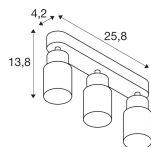

[View Product](#)

General Information

SKU	260592
EAN	4024163294041
Manufacturer Code	1008322
Brand	SLV
Manufacturer Name	PURI 2.0 Tube, wand- en plafondopbouwarmatuur, long, 3x max. 6W GU10,
Any Lamp all-in warranty	5 Years
Average Lifetime (h)	0

Technical Information

Technology	Fixture with Socket
Voltage (V)	220-240
Wattage	0W
Dimmable	Dimmable when using a Dimmable Bulb
Suitable for	GU10
Including bulb	No
Amount of bulbs required	3
Maximum Wattage Rating	6
Luminous Flux (Lumen)	0lm
Tiltable	Yes
Mounting Method	Ceiling, Wall