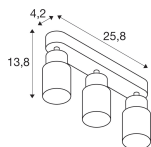

[View Product](#)

General Information

SKU	260585
EAN	4024163294065
Manufacturer Code	1008320
Brand	SLV
Manufacturer Name	PURI 2.0 Tube, wand- en plafondopbouwarmatuur, long, 3x max. 6W GU10,
Any Lamp all-in warranty	5 Years
Average Lifetime (h)	0

Technical Information

Technology	Fixture with Socket
Voltage (V)	220-240
Wattage	0W
Dimmable	Dimmable when using a Dimmable Bulb
Suitable for	GU10
Including bulb	No
Amount of bulbs required	3
Maximum Wattage Rating	6
Luminous Flux (Lumen)	0lm
Tiltable	Yes
Mounting Method	Ceiling, Wall