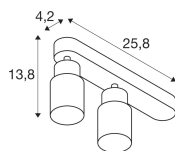

Specifications SLV Puri 2.0 Aluminium Spot White | Suitable for 2x GU10

[View Product](#)

General Information

SKU	260582
EAN	4024163294164
Manufacturer Code	1008310
Brand	SLV
Manufacturer Name	PURI 2.0 Tube, wand- en plafondopbouwarmatuur, asymmetrisch, rond, 2x
Any Lamp all-in warranty	5 Years
Average Lifetime (h)	0

Dimensions

Length (mm)	258
Width (mm)	55
Height (mm)	138

Sensor Information

Type of sensor	No Sensor
----------------	-----------

Why Any-lamp?

 Order from the **largest lighting specialist** in Europe  **Customised** quotation