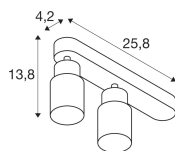

Specifications SLV Puri 2.0 Aluminium Spot Black | Suitable for 2x GU10

[View Product](#)

General Information

SKU	260578
EAN	4024163294171
Manufacturer Code	1008309
Brand	SLV
Manufacturer Name	PURI 2.0 Tube, wand- en plafondopbouwarmatuur, asymmetrisch, 2x max. 6
Any Lamp all-in warranty	5 Years
Average Lifetime (h)	0

Technical Information

Technology	Fixture with Socket
Voltage (V)	220-240
Wattage	0W
Dimmable	Dimmable when using a Dimmable Bulb
Suitable for	GU10
Including bulb	No
Amount of bulbs required	2
Maximum Wattage Rating	6
Luminous Flux (Lumen)	0lm
Tiltable	Yes
Mounting Method	Ceiling, Wall