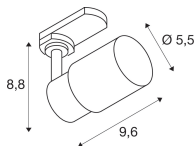

**Specifications SLV Track Spot Puri 2.0
3-Phase Aluminium Black | Suitable
for 1x GU10 - Dimmable**