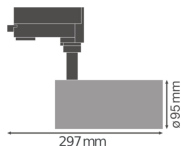

Specifications Ledvance LED Track Spot D95 Black 55W 4200lm 24D - 940 Cool White | Best Colour Rendering

[View Product](#)

General Information

| | |
|--------------------------|------------------------------------|
| SKU | 234294 |
| EAN | 4058075113664 |
| Manufacturer Code | 4058075113664 |
| Brand | Ledvance |
| Manufacturer Name | TRACK SP D95 55W/4000K 90RA NFL BK |
| Any Lamp all-in warranty | 3 Years |

Technical Information

| | |
|-----------------------------|-----------------|
| Technology | LED Integrated |
| Wattage | 55W |
| Voltage (V) | 220-240 |
| Dimmable | Not Dimmable |
| Colour Code | 940 Cool White |
| Colour temperature (Kelvin) | 4000 Cool White |
| Colour Rendering (Ra) | 90-99 |
| Colour of Light | White |
| Light colour options | Single Color |
| Luminous Flux (Lumen) | 4200lm |
| Lumen per watt | 76 |
| Beam Angle (degree) | 24 |

Series TRACKIGHT

Dimensions

Length (mm) 95

Width (mm) 95

Diameter (mm) 95

Sensor Information

Type of sensor No Sensor

Why Any-lamp?