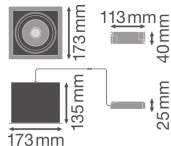

## Specifications Ledvance LED Spot Square Multi Tiltable Black-White 30W 2700lm 38D - 840 Cool White | Cutout 164mm

[View Product](#)

### Technical Information

Technology	LED Integrated
Wattage	30W
Voltage (V)	220-240
Dimmable	Not Dimmable
Colour Code	840 Cool White
Colour temperature (Kelvin)	4000 Cool White
Colour Rendering (Ra)	80-89
Colour of Light	White
Light colour options	Single Color
Luminous Flux (Lumen)	2700lm
Lumen per watt	90

## Fixture Information

Including bulb	Yes
Mounting Method	Recessed
Cut out (mm)	164x164
Installation Depth (mm)	250
IP-Rating	IP20
Impact Protection (IK)	IK03 - 0.35 joule
Operating Temperature	-10 to +40
Housing	Aluminium
Colour of the Fixture	White
Emergency Lighting	No
Power factor	>0.90
Tiltable	Yes
Series	SPOT MULTI

## Dimensions

Length (mm)	173
Width (mm)	173
Height (mm)	135
Diameter (mm)	173

 **Sensor Information** Order from the **largest lighting specialist** in Europe  **Customised** quotation

Type of sensor  **Up to 7 years warranty**  **Easy return process**  
No Sensor