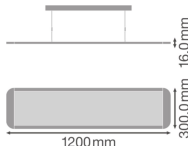

**Specifications Ledvance LED Panel  
Direct/Indirect 36W 3850lm - 830  
Warm White | 120x30cm - UGR <19**

[View Product](#)

## Technical Information

Technology	LED Integrated
Replaces (Watt)	2x36
Wattage	36W
Voltage (V)	220-240
Dimmable	Not Dimmable
Colour Code	830 Warm White
Colour temperature (Kelvin)	3000 Warm White
Colour Rendering (Ra)	80-89
Colour of Light	White
Light colour options	Single Color

## Dimensions

LED panel size	120x30cm
Length (mm)	1195
Width (mm)	295
Height (mm)	16