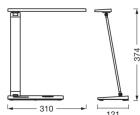

[View Product](#)

General Information

SKU	262496
EAN	4058075842984
Brand	Ledvance
Manufacturer Name	OFFICE LINE DESK BANKER 17WCCTDICBKLEDV
Any Lamp all-in warranty	5 Years
Average Lifetime (h)	25000

Technical Information

Technology	LED Integrated
Voltage (V)	220-240
Wattage	17W
Dimmable	Dimmable with Touch
Amount of bulbs required	1
Colour Code	830 Warm White, 840 Cool White, 865 Daylight
Colour temperature (Kelvin)	3000 Warm White, 4000 Cool White, 6500 Daylight
Colour Rendering (Ra)	80-89
Colour of Light	White
Light colour options	CCT
Lumen per watt	27
Power factor	>0.70