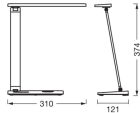

[View Product](#)

General Information

SKU	262502
EAN	4058075843004
Brand	Ledvance
Manufacturer Name	OFFICE LINE DESK BANKER 17WCCTDICWTLEDV
Any Lamp all-in warranty	5 Years
Average Lifetime (h)	25000

Technical Information

Technology	LED Integrated
Voltage (V)	220-240
Wattage	17W
Dimmable	Dimmable with Touch
Amount of bulbs required	1
Colour Code	830 Warm White, 840 Cool White, 865 Daylight
Colour temperature (Kelvin)	3000 Warm White, 4000 Cool White, 6500 Daylight
Colour Rendering (Ra)	80-89
Colour of Light	White
Light colour options	CCT
Lumen per watt	38
Power factor	>0.70