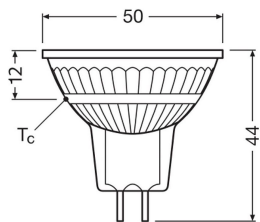

Specifications Ledvance LED Spot GU5.3 MR16 3.4W 345lm 36D - 830 Warm White | Replaces 35W

[View Product](#)

General Information

SKU	256764
EAN	4099854457647
Manufacturer Code	4099854457647
Brand	Ledvance
Manufacturer Name	LED MR16 P 3.4W 830 GU5.3
Full box quantity	1
Any Lamp all-in warranty	4 Years
Energy efficiency class	E
Average Lifetime (h)	15000

Technical Information

Technology	LED
Product Type Category	GU5.3 LED
Replaces (Watt)	35
Voltage (V)	12
Wattage	3.4W
Beam Angle (degree)	36
Dimmable	Not Dimmable
Cap / Base	GU5.3
Colour Code	830 Warm White

Lamp Information

Bulb finish	Clear
-------------	-------

Dimensions

Height (mm)	46
Length (mm)	44
Diameter (mm)	50
Shape	Reflector
Exact shape	PAR16

Why Any-lamp?

 Order from the **largest lighting specialist** in Europe  **Customised** quotation