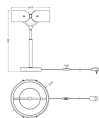

Specifications Ledvance Decor Curve Felt Table Lamp Grey 19W 550lm - 830 Warm White | 270mm

[View Product](#)

General Information

SKU	262664
EAN	4099854611568
Brand	Ledvance
Manufacturer Name	DECOR CURVE FELT TABLE 19W 830 DG LEDV
Any Lamp all-in warranty	5 Years
Average Lifetime (h)	30000

Tiltable	No
Mounting Method	Table lamp
Optical Cover	Opal
Emergency Lighting	No
Product Type Category	LED Decorative Lighting

Fixture Information

IP-Rating	IP20
Colour of the Fixture	Grey
Housing	Metal
Series	Decor Curve Felt

Dimensions

Width (mm)	270
Height (mm)	430
Diameter (mm)	270

Sensor Information

Type of sensor	No Sensor
----------------	-----------

Why Any-lamp?

 Order from the **largest lighting specialist** in Europe  **Customised** quotation