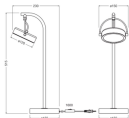

Specifications Ledvance Decor Puck Table Lamp Black 11W - 930 Warm White | Best Colour Rendering

[View Product](#)

General Information

SKU	262621
EAN	4099854611643
Brand	Ledvance
Manufacturer Name	DECOR PUCK TABLE 11W 930 BK LEDV
Any Lamp all-in warranty	5 Years
Average Lifetime (h)	30000

Dimensions

Length (mm)	150
Width (mm)	230
Height (mm)	515

Sensor Information

Type of sensor	No Sensor
----------------	-----------

Why Any-lamp?

 Order from the **largest lighting specialist** in Europe  **Customised** quotation