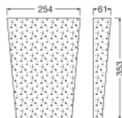

General Information

SKU	258000
EAN	4099854618666
Manufacturer Code	4099854618666
Brand	Ledvance
Manufacturer Name	URBAN FDO P SET GLASS FROSTED LEDV
Full box quantity	1

Technical Information

Emergency Lighting	No
Mounting Method	Post top
Colour of the Fixture	Transparent
Product Type Category	Accessory - Streetlight

Lamp Information

Series	URBAN CLASSIC GLASS

Dimensions

Length (mm)	254
Width (mm)	61