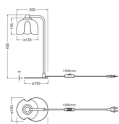

Specifications Ledvance Decor Corolle Table Lamp Black | Suitable for G9

[View Product](#)

General Information

SKU	262628
EAN	4099854654336
Brand	Ledvance
Manufacturer Name	DECOR COROLLE TABLE G9 BK LEDV
Any Lamp all-in warranty	5 Years
Average Lifetime (h)	0

Technical Information

Technology	Fixture with Socket
Voltage (V)	220-240
Wattage	0W
Dimmable	Not Dimmable
Suitable for	G9
Including bulb	No
Amount of bulbs required	1
Maximum Wattage Rating	5
Luminous Flux (Lumen)	0lm
Tiltable	No
Mounting Method	Table lamp
Optical Cover	Clear

Emergency Lighting	No
Product Type Category	Decorative Lighting with Socket

Fixture Information

IP-Rating	IP20
Colour of the Fixture	Black
Housing	Steel
Series	Decor Corolle

Dimensions

Length (mm)	150
Width (mm)	200
Height (mm)	400