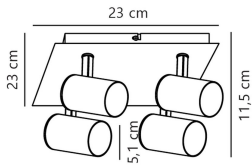

Specifications Nordlux Frida 4-Spot Metal White | Suitable for 4x GU10

[View Product](#)

General Information

SKU	253666
EAN	5701581477285
Manufacturer Code	49820101
Brand	Nordlux
Manufacturer Name	Frida 4-Spot Spots White
Any Lamp all-in warranty	2 Years

Technical Information

Technology	Fixture with Socket
Voltage (V)	220-240
Dimmable	Dimmable when using a Dimmable Bulb
Suitable for	GU10
Including bulb	No
Amount of bulbs required	4
Maximum Wattage Rating	35
Tiltable	Yes
Mounting Method	Ceiling
Emergency Lighting	No
Product Type Category	Decorative Lighting with Socket

Fixture Information

Fixture Connection Cable

IP-Rating IP20

Colour of the Fixture White

Housing Metal

Series Frida

Dimensions

Length (mm) 115

Width (mm) 230

Height (mm) 230

Sensor Information

Type of sensor No Sensor

Why Any-lamp?

 Order from the **largest lighting specialist** in Europe  **Customised** quotation

 Up to **7 years warranty**  **Easy** return process