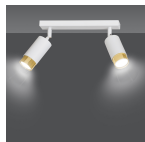

Specifications Emibig Ceiling Light
Hiro Steel White | Suitable for 2x
GU10 - Max 10W

[View Product](#)

General Information

SKU	259667
EAN	5907106009225
Manufacturer Code	963/2
Brand	Emibig
Manufacturer Name	HIRO 2 WH/GOLD
Any Lamp all-in warranty	5 Years

Technical Information

Technology	Fixture with Socket
Voltage (V)	220-240
Wattage	10W
Dimmable	Dimmable when using a Dimmable Bulb
Suitable for	GU10
Including bulb	No
Amount of bulbs required	2
Maximum Wattage Rating	10
Tiltable	Yes
Mounting Method	Ceiling
Emergency Lighting	No
Product Type Category	Decorative Lighting with Socket

Fixture Information

IP-Rating	IP20
Colour of the Fixture	White
Housing	Steel
Series	Hiro

Dimensions

Length (mm)	300
Width (mm)	60
Height (mm)	190
Diameter (mm)	1900

Sensor Information

Type of sensor	No Sensor
----------------	-----------