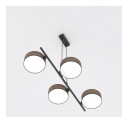

Specifications Emibig Pendant Drumz  
Steel Brown | Suitable for 4x E14 -  
Max 10W

[View Product](#)

## Fixture Information

---

IP-Rating	IP20
Colour of the Fixture	Brown
Housing	Steel
Series	Drumz

## Dimensions

---

Length (mm)	800
Width (mm)	460
Height (mm)	1200
Diameter (mm)	2700