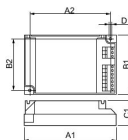

**Specifications Philips HF-P 218 PL-T/C III
220-240V for 2x18W**

[View Product](#)

Product Details

Full box quantity **12**

General Information

SKU	180414
EAN	8711500881038
Manufacturer Code	83417800
Brand	Philips
Manufacturer Name	HF-P 1/218 PL-T/C III 220-240V
Any Lamp all-in warranty	1 Year