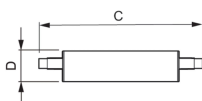

Specifications Philips Corepro LED Linear R7s 118mm 14W
2000lm - 840 Cool White | Dimmable - Replaces 120W

[View Product](#)