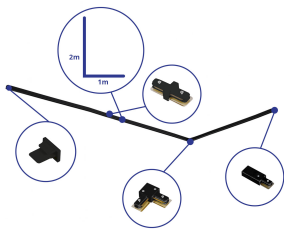

Specifications Bright Choice Rail Set 1-Phase L 1 x 2 Meter Black | incl. End Cap, Power Connector and L - Connector

[View Product](#)

General Information

SKU	254114
EAN	8719157064903
Manufacturer Code	806118
Brand	Bright Choice
Manufacturer Name	Complete L shaped 1-Phase Track Set Black – 1 x 2 meter incl. End Cap, Power Connector and L -Conne
Full box quantity	1
Any Lamp all-in warranty	3 Years

Technical Information

Colour of the Fixture	Black
Product Type Category	Accessory - 1-Phase Track

Dimensions

Length (mm)	1000
Height (mm)	20
Width (mm)	34

 Order from the **largest lighting specialist** in Europe  **Customised** quotation