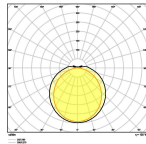

Specifications Multipack 4x Ledvance LED Waterproof Batten 33W 3960lm - 840 Cool White | 120cm

[View Product](#)

General Information

SKU	257362
EAN	8719157069137
Manufacturer Code	8719157069137
Brand	Ledvance
Manufacturer Name	Multipack 4x DP COMP 1200 V 33W 840 IP66 PS LEDV
Any Lamp all-in warranty	5 Years
Average Lifetime (h)	75000

Technical Information

Technology	LED Integrated
Replaces (Watt)	2x36
Wattage	33W
Voltage (V)	220-240
Dimmable	Not Dimmable
Colour of Light	White
Colour Code	840 Cool White
Colour temperature (Kelvin)	4000 Cool White
Colour Rendering (Ra)	80-89
Light colour options	Single Color
Luminous Flux (Lumen)	3960lm