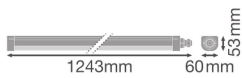

Specifications Multipack 4x Ledvance LED Waterproof Batten 33W 3960lm - 840 Cool White | 120cm

[View Product](#)

General Information

SKU	257362
EAN	8719157069137
Manufacturer Code	8719157069137
Brand	Ledvance
Manufacturer Name	Multipack 4x DP COMP 1200 V 33W 840 IP66 PS LEDV
Any Lamp all-in warranty	5 Years
Average Lifetime (h)	75000

Technical Information

Technology	LED Integrated
Replaces (Watt)	2x36
Wattage	33W
Voltage (V)	220-240
Dimmable	Not Dimmable
Colour of Light	White
Colour Code	840 Cool White
Colour temperature (Kelvin)	4000 Cool White
Colour Rendering (Ra)	80-89
Light colour options	Single Color
Luminous Flux (Lumen)	3960lm

Lumen per watt	123
Power factor	>0.90
Including bulb	Yes
Length	120cm
Product Type Category	LED Waterproof Batten

Fixture Information

Mounting Method	Surface
Fixture Connection	Connection unit 3-pole
Optical Cover	PC (Polycarbonate)
IP-Rating	IP66
Impact Protection (IK)	IK08 - 5 joules
Operating Temperature	-20 to +45
Housing	PC (Polycarbonate)
Colour of the Fixture	White
Emergency Lighting	No
Series	Compact

Dimensions

Length (mm)	1243
Width (mm)	60
Height (mm)	53

Why Any-lamp?

Sensor Information

 Type of sensor

Order from the **largest lighting specialist** in Europe

No Sensor

Customised quotation