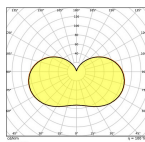

[View Product](#)

General Information

SKU	257393
EAN	8719157069946
Manufacturer Code	8719157069946
Brand	Ledvance
Manufacturer Name	Multipack 6x HQL LED P 6000LM 41W 840 E40 LEDV
Full box quantity	6
Any Lamp all-in warranty	5 Years
Energy efficiency class	D
Average Lifetime (h)	60000

Technical Information

Technology	LED
Product Type Category	E40 LED
Replaces (Watt)	125
Voltage (V)	220-240
Wattage	41W
Dimmable	Not Dimmable
Cap / Base	E40
Colour Code	840 Cool White
Colour temperature (Kelvin)	4000 Cool White