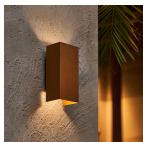

Specifications D'Lite Wall Light Aurora
Bronze Up & Down 6.5W 500lm -
830-840 CCT | IP54

[View Product](#)

General Information

SKU	258673
EAN	8719157075343
Manufacturer Code	8719157075343
Brand	D'Lite
Manufacturer Name	D'Lite Wall Light Aurora Aluminium Copper Up & Down 6.5W 500lm - 830-840 CCT IP54
Any Lamp all-in warranty	2 Years
Average Lifetime (h)	30000