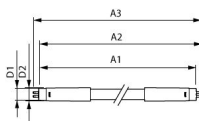

Specifications Philips LED Tube T5 MASTER (HF)
High Output 18.5W 2800lm - 865 Daylight |
85cm - Dimmable - Replaces 39W

[View Product](#)

General Information

SKU	248835
EAN	8720169163171
Manufacturer Code	8720169163171
Brand	Philips
Manufacturer Name	MAS LEDtube HF 900mm HO 18.5W 865 T5
Full box quantity	10
Any Lamp all-in warranty	5 Years
Energy efficiency class	D
Average Lifetime (h)	60000
Voltage (V)	60-100

Dimensions

Length	85cm
Length (mm)	863
Diameter (mm)	19

Why Any-lamp?

 Order from the **largest lighting specialist** in Europe  **Customised** quotation

 Up to **7 years warranty**  **Easy** return process