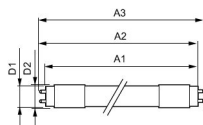

Specifications Philips LED Tube T8 CorePro (UN) Ultra Output 15.5W 2400lm - 840 Cool White | 120cm Replaces 36W

[View Product](#)

General Information

SKU	248765
EAN	8720169199989
Manufacturer Code	8720169199989
Brand	Philips
Manufacturer Name	CorePro LEDtube UN 1200mm UO 15.5W840 T8
Full box quantity	20
Any Lamp all-in warranty	3 Years
Energy efficiency class	D
Average Lifetime (h)	50000
Voltage (V)	220-240

Dimensions

Length	120cm
Length (mm)	1213
Diameter (mm)	28

Why Any-lamp?

 Order from the **largest lighting specialist** in Europe  **Customised** quotation

 Up to **7 years warranty**  **Easy** return process