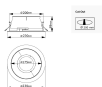

Specifications Philips LED Downlight GreenSpace DN510B 15W 2100lm 120D - 840 Cool White | 230mm - Cutout 200mm

[View Product](#)

## Dimensions

Height (mm)	89
Diameter (mm)	230