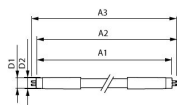

Specifications Philips Master LED Tube T5 (Mains AC)
High Output 26W 3900lm - 840 Cool White | 115cm -
Replaces 54W

[View Product](#)

General Information

SKU	262748
EAN	8721103115188
Brand	Philips
Manufacturer Name	MAS LEDtube Mains/EL 1200mm 26W 840 T5
Full box quantity	10
Any Lamp all-in warranty	5 Years
Energy efficiency class	D
Average Lifetime (h)	60000
Voltage (V)	220-240

LED Tube Output	High Output
-----------------	-------------

Bulb finish	Frosted
-------------	---------

Housing	Glass
---------	-------

Series	Master
--------	--------

Dimensions

Length	120cm
--------	-------

Length (mm)	1163
-------------	------

Diameter (mm)	17
---------------	----

Exact shape	T5
-------------	----

Why Any-lamp?

 Order from the **largest lighting specialist** in Europe  **Customised** quotation