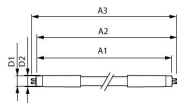

Specifications Philips Master LED Tube T5 (Mains AC)
High Output 26W 3900lm - 840 Cool White | 145cm -
Replaces 49W

[View Product](#)

General Information

| | |
|--------------------------|--|
| SKU | 262754 |
| EAN | 8721103115201 |
| Brand | Philips |
| Manufacturer Name | MAS LEDtube Mains/EL 1500mm 26W 840 T5 |
| Full box quantity | 10 |
| Any Lamp all-in warranty | 5 Years |
| Energy efficiency class | D |
| Average Lifetime (h) | 60000 |
| Voltage (V) | 220-240 |

Dimensions

| | |
|--------|-------|
| Length | 150cm |
|--------|-------|

| | |
|-------------|------|
| Length (mm) | 1463 |
|-------------|------|

| | |
|---------------|----|
| Diameter (mm) | 17 |
|---------------|----|