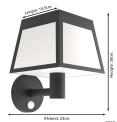

Specifications Eglo Wall Light Altilia Solar Black 7W 800lm - 830 Warm White | IP65 - Motion Sensor

[View Product](#)

General Information

SKU	260888
EAN	9008606298006
Manufacturer Code	901073
Brand	Eglo
Manufacturer Name	SOLAR-LED WL WITH SENSOR BLACK/WHITE 'ALTILIA'
Any Lamp all-in warranty	2 Years
Average Lifetime (h)	25000

Dimensions

Length (mm)	155
Height (mm)	200

Sensor Information

Type of sensor	Motion Sensor
----------------	---------------

Why Any-lamp?

 Order from the **largest lighting specialist** in Europe  **Customised** quotation